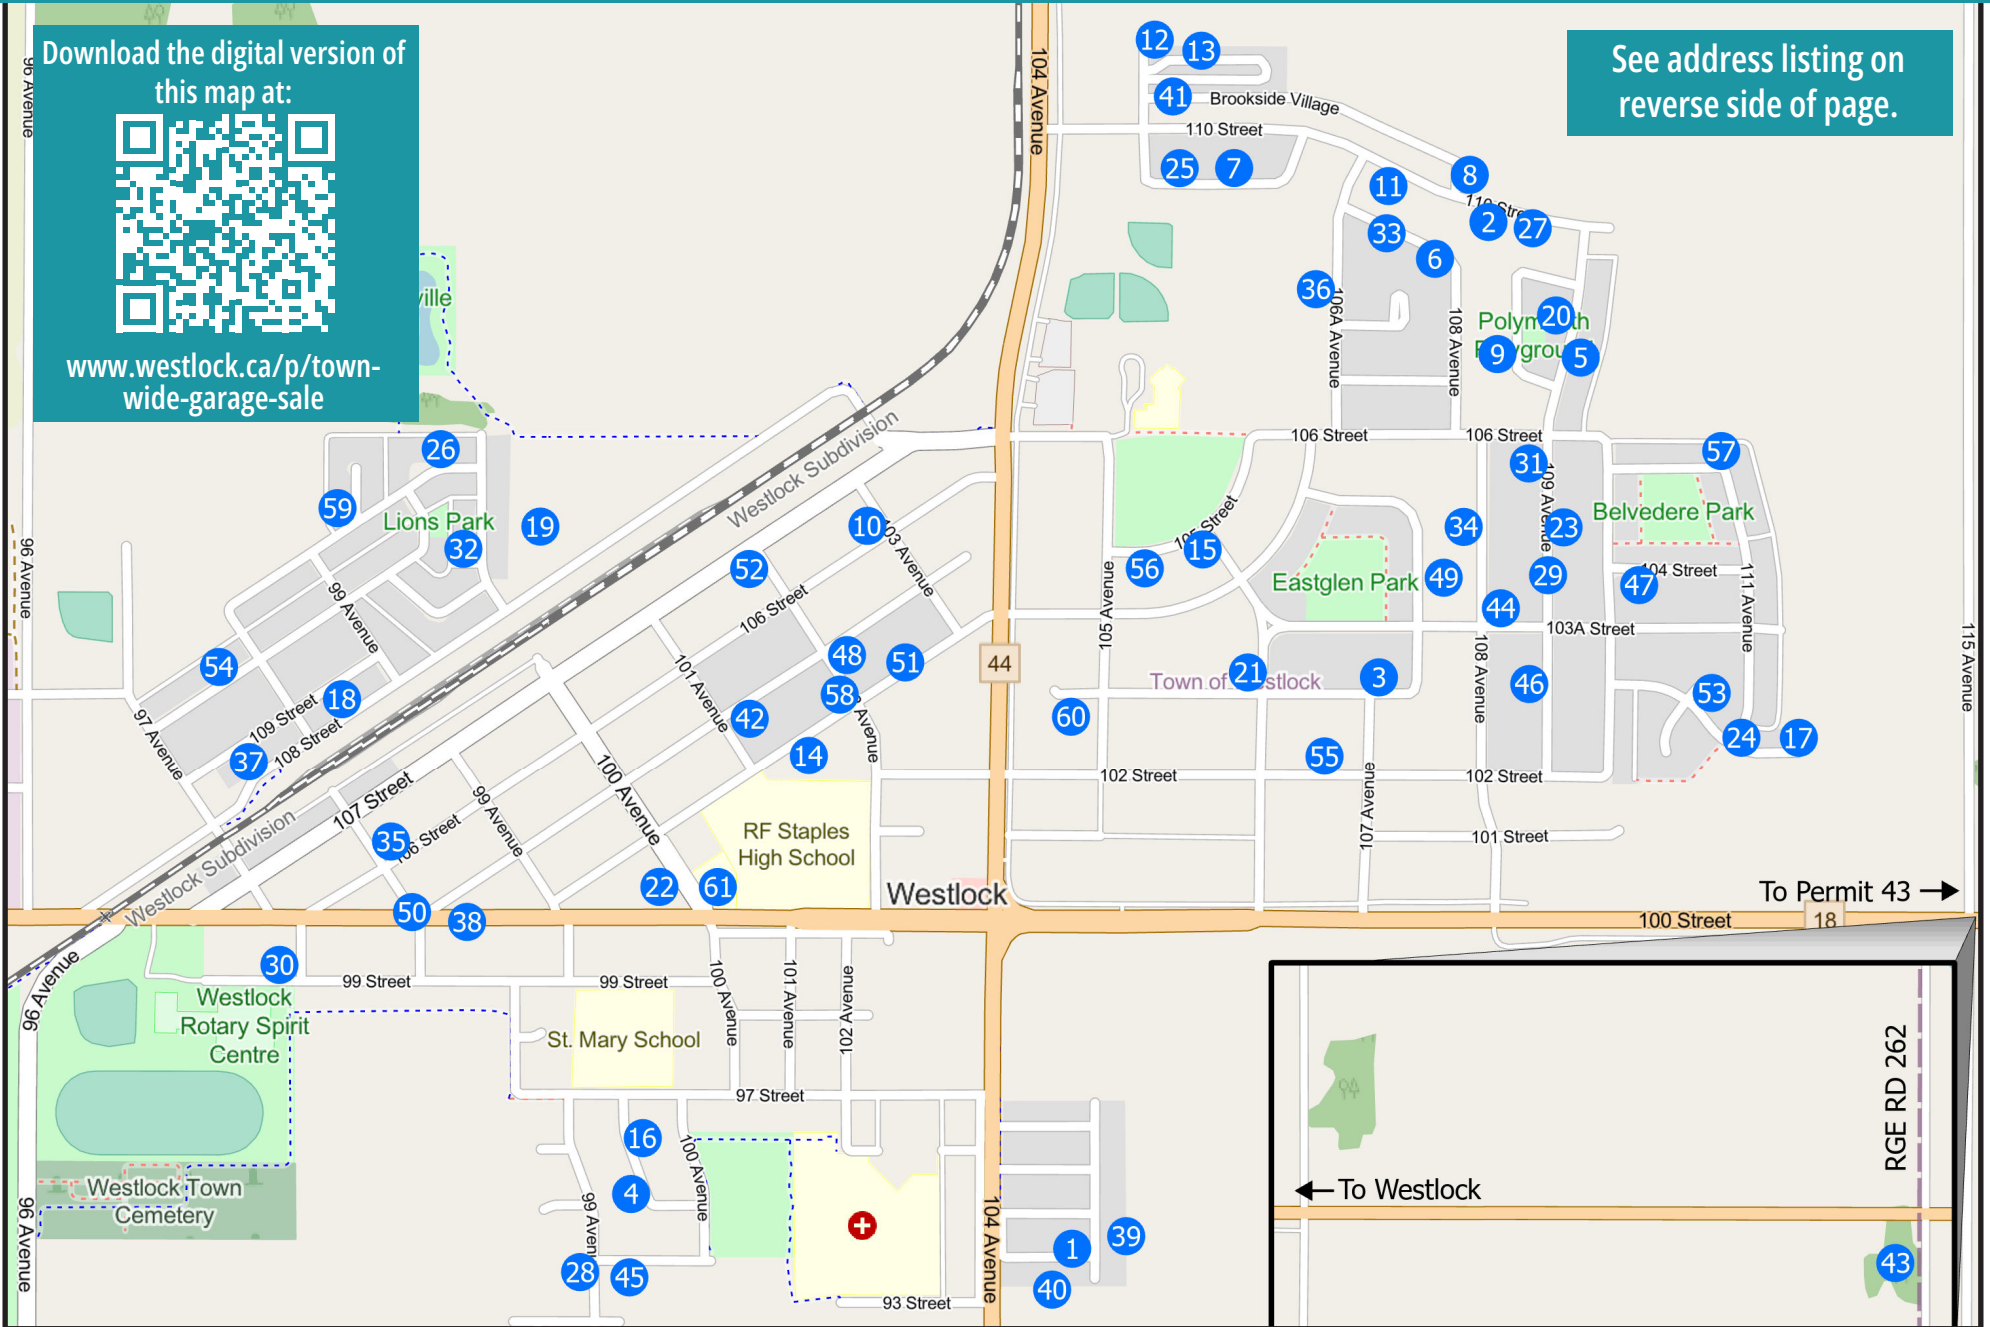

TOWN WIDE GARAGE SALE

JUNE 22, 2024 - 10 A.M. to 6 P.M. - RAIN OR SHINE

Download the digital version of this map at:

www.westlock.ca/p/town-wide-garage-sale

See address listing on reverse side of page.

To Permit 43 →

← To Westlock

RGE RD 262

TOWN WIDE GARAGE SALE

JUNE 22, 2024 - 10 A.M. to 6 P.M. - RAIN OR SHINE

#	Sale Address
1	76, 9501 104 Avenue
2	10811 110 Street
3	10640 103 Street
4	9508 99A Avenue
5	10711 109 Avenue
6	10631 109 Street
7	10540 109 Street
8	11007 108 Avenue
9	10707 108A Avenue
10	10248 106 Street
11	10615 110 Street
12	40, 11015 105 Avenue
13	33, 11015 105 Avenue
14	10119 104 Street
15	10541 105 Street
16	9527 99A Avenue
17	11116 103 Street
18	9819 109 Street

#	Sale Address
19	10032 108 Street
20	10724 109 Avenue
21	10560 103 Street
22	10020 100 Avenue
23	10343 109 Avenue
24	11108 103 Street
25	10516 109 Street
26	9952 111 Street
27	10819 110 Street
28	9320 99 Avenue
29	10332 109 Avenue
30	9628 99 Street
31	10372 109 Avenue
32	10908 100 Avenue
33	10627 109 Street
34	10344 108 Avenue
35	9808 106 Street
36	10816 106A Avenue

#	Sale Address
37	9727 109 Street
38	9811A 100 Street
39	65, 9501 104 Avenue
40	85, 9501 104 Avenue
41	11015 105 Avenue
42	10107 105 Street
43	9838 Range Road 262
44	10307 108 Avenue
45	9903 94 Street
46	10240 109 Avenue
47	11011 104 Street
48	10205 105 Street
49	10312 108 Avenue
50	9803 100 Street
51	10220 104 Street
52	10167 107 Street
53	11032 103 Street
54	9740 110 Street

#	Sale Address
55	10612 102 Street
56	10515 105 Street
57	11047 105 Street
58	10148 104 Street
59	11108 100A Avenue
60	10407 103 Street
61	10007 100 Avenue